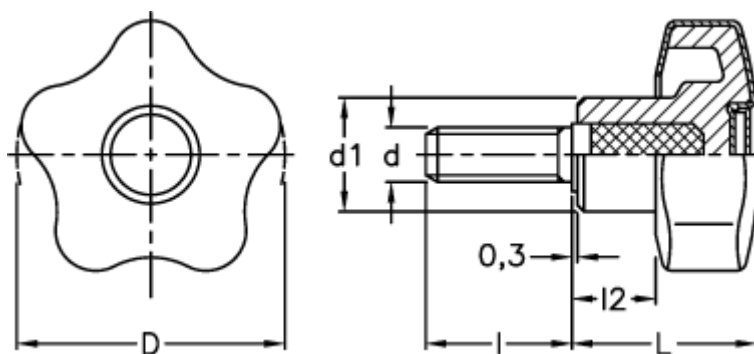

Article number: 23021699139

Description: E+G Lobe knobs

VCT.43 p-M8x25 SOFT C9 RAL9005 - black cap

Measures

D	= 43
d1	= 17.0
d 6g	= M8
l	= 25
L	= 17.0
l2	= 11.0